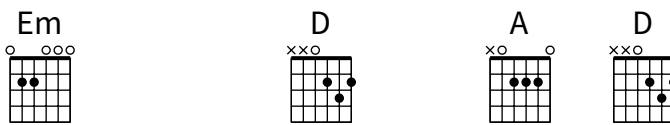

Romans 6:23 Round

five part round

Dedicated to Grahame Charles Gould

Written by: Ralph P. Merrifield
Arrangement, intro and outro: Bob Sorem

♩ = 104

D  Em  D  A  D 

D  Em  D  A  D  (Group 2 starts)

Em  D  A  D  (Group 3 starts) Em 

(Group 4 starts)

life in Christ, in Christ Je - sus our Lord.

2 0 0 4 2 4 0 2 0 0 2 0 4 0

(Group 5 starts)

1., 2., 3., 4.

5.

Ro - mans six, verse twen - ty three. three.

4 0 2 0 0 2 0 4 4 4 4