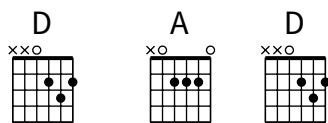

Romans 6:23 Round

five part round

Dedicated to Grahame Charles Gould

Written by: Ralph P. Merrifield
Arrangement, intro and outro: Bob Sorem

♩ = 104

D  Em  D  A  D 

D  Em  D  A  D  (Group 2 starts)

Em  D  A  D  (Group 3 starts) Em 

(Group 4 starts)

life in Christ, in Christ Je - sus our Lord.

2 0 0 4 2 4 0 2 0 0 2 0 4 0

(Group 5 starts)

1., 2., 3., 4.

5.

Ro - mans six, verse twen - ty three. three.

4 0 2 0 0 2 0 4 4 4 4