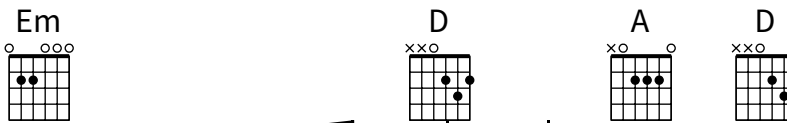

4 2 4 0 0 2 0 2 4 0 2 4 2